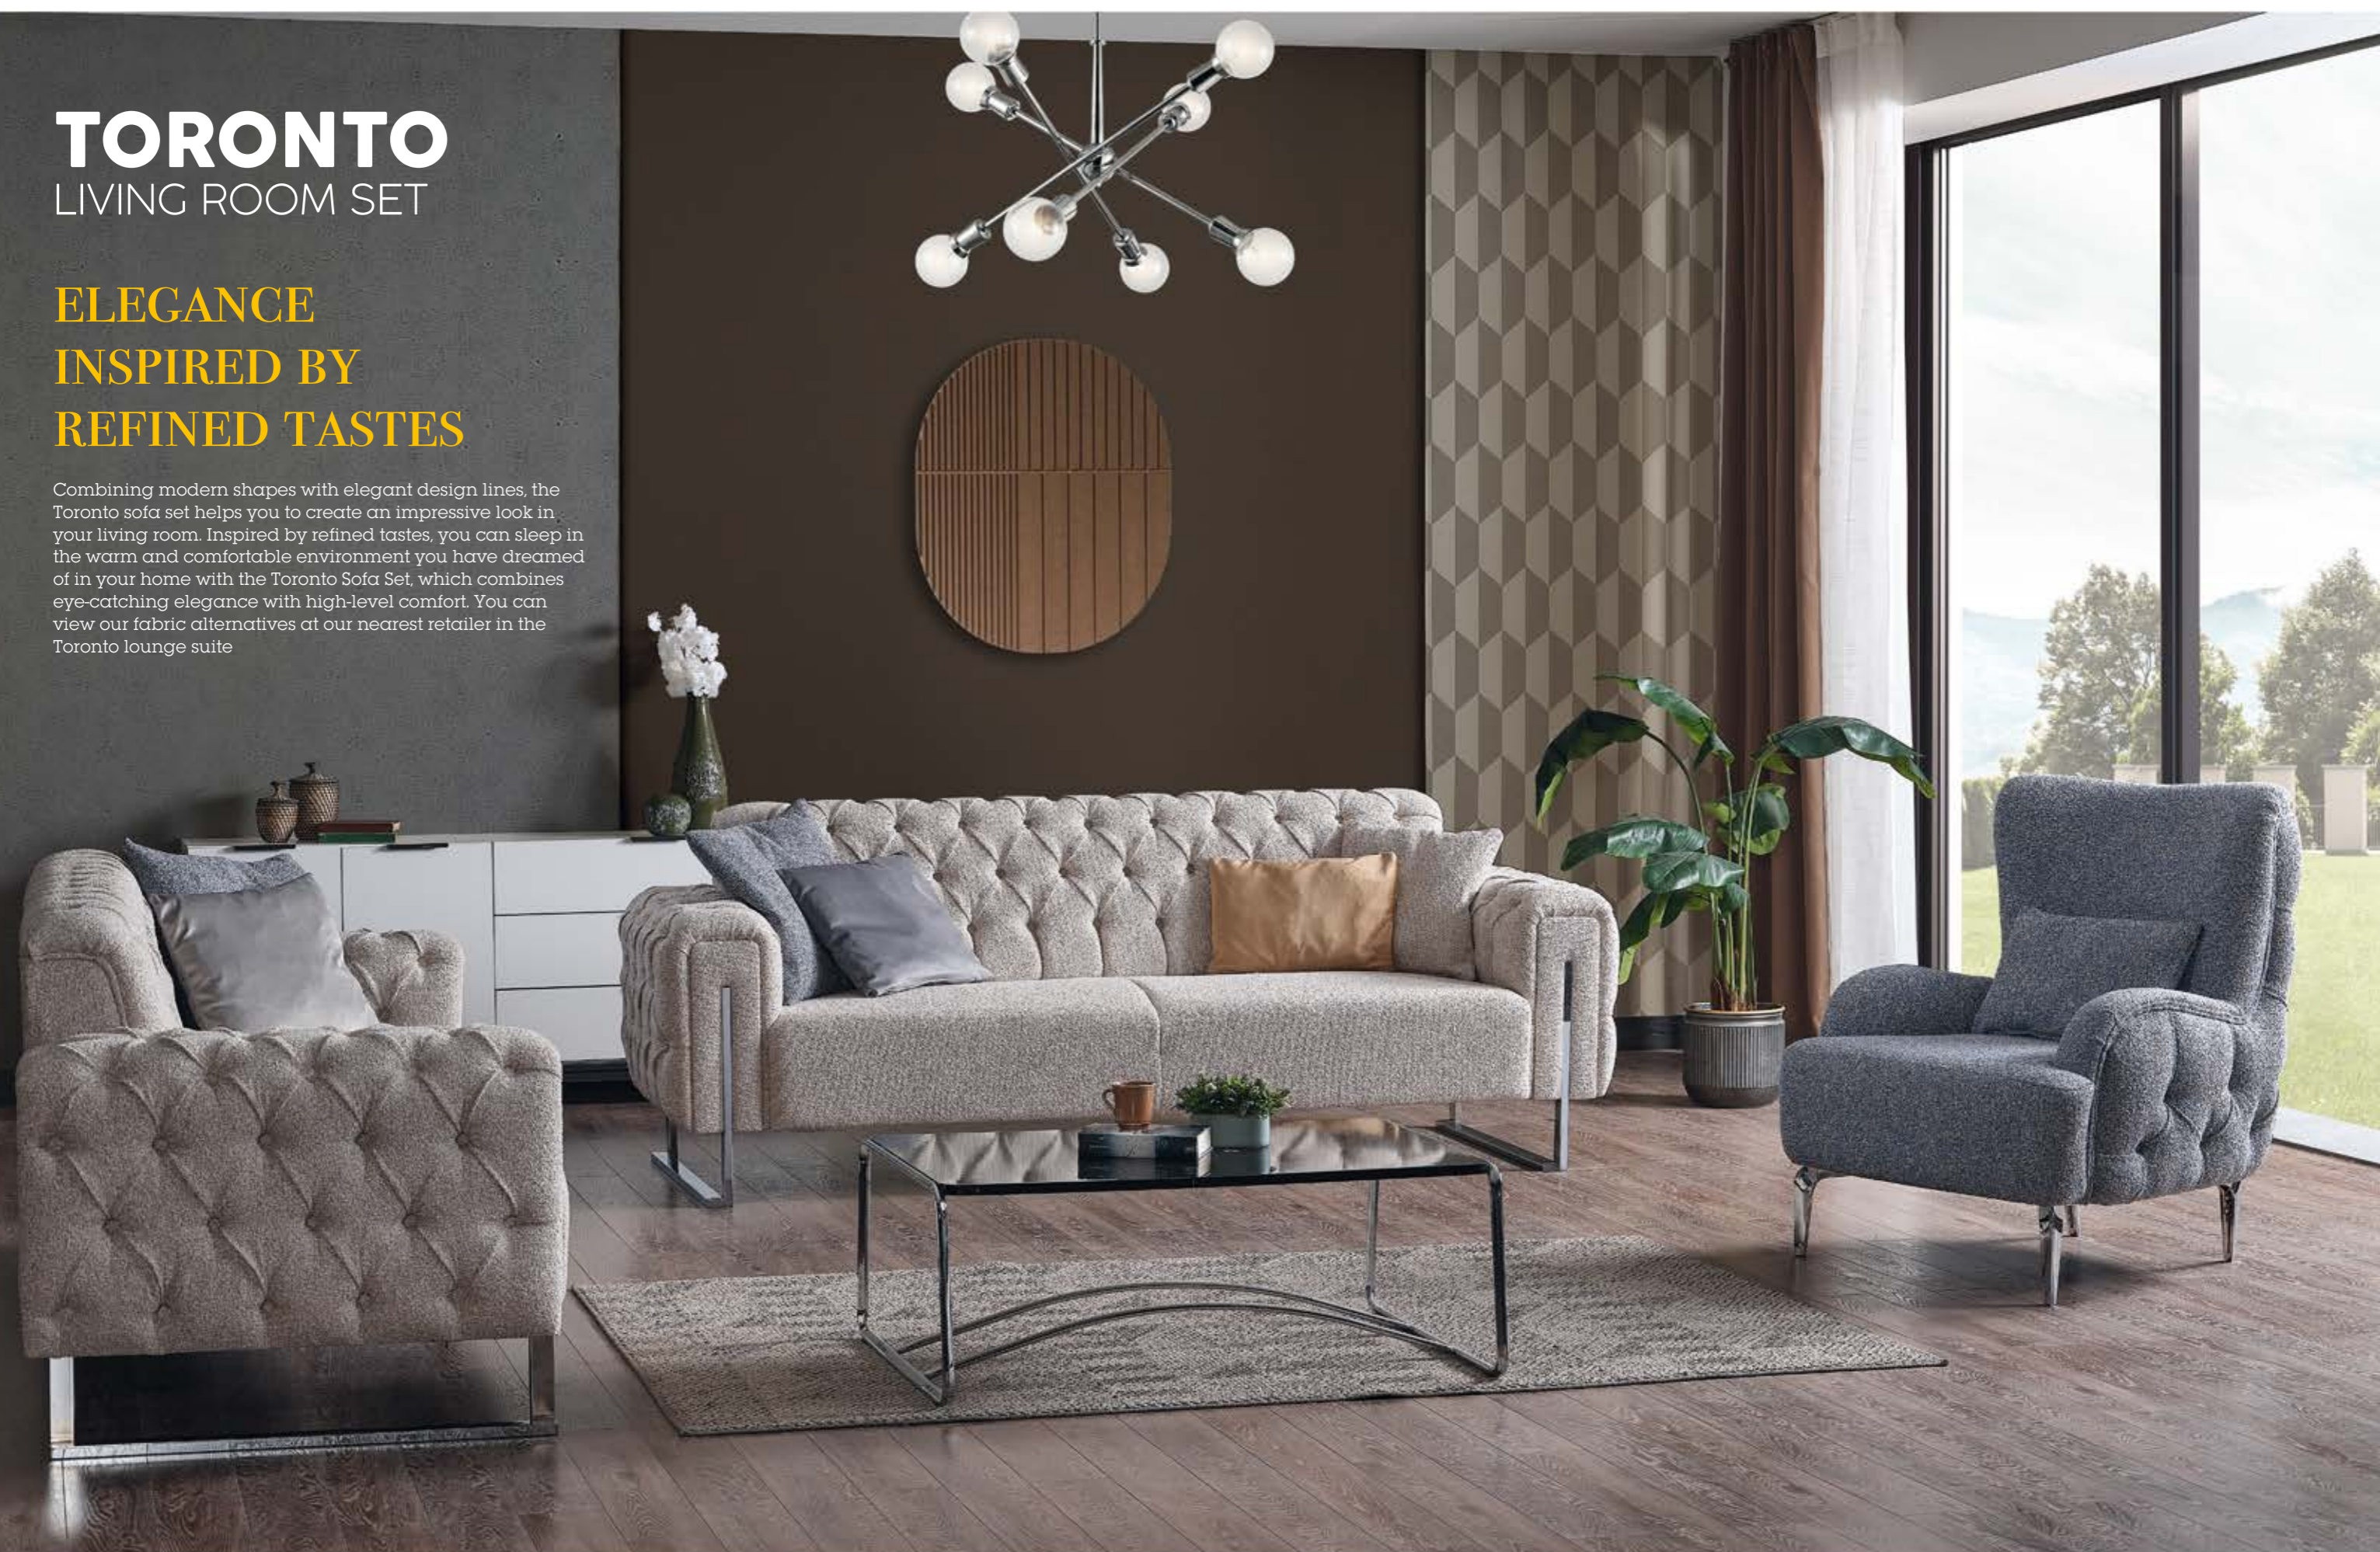

TORONTO

LIVING ROOM SET

ELEGANCE INSPIRED BY REFINED TASTES

Combining modern shapes with elegant design lines, the Toronto sofa set helps you to create an impressive look in your living room. Inspired by refined tastes, you can sleep in the warm and comfortable environment you have dreamed of in your home with the Toronto Sofa Set, which combines eye-catching elegance with high-level comfort. You can view our fabric alternatives at our nearest retailer in the Toronto lounge suite